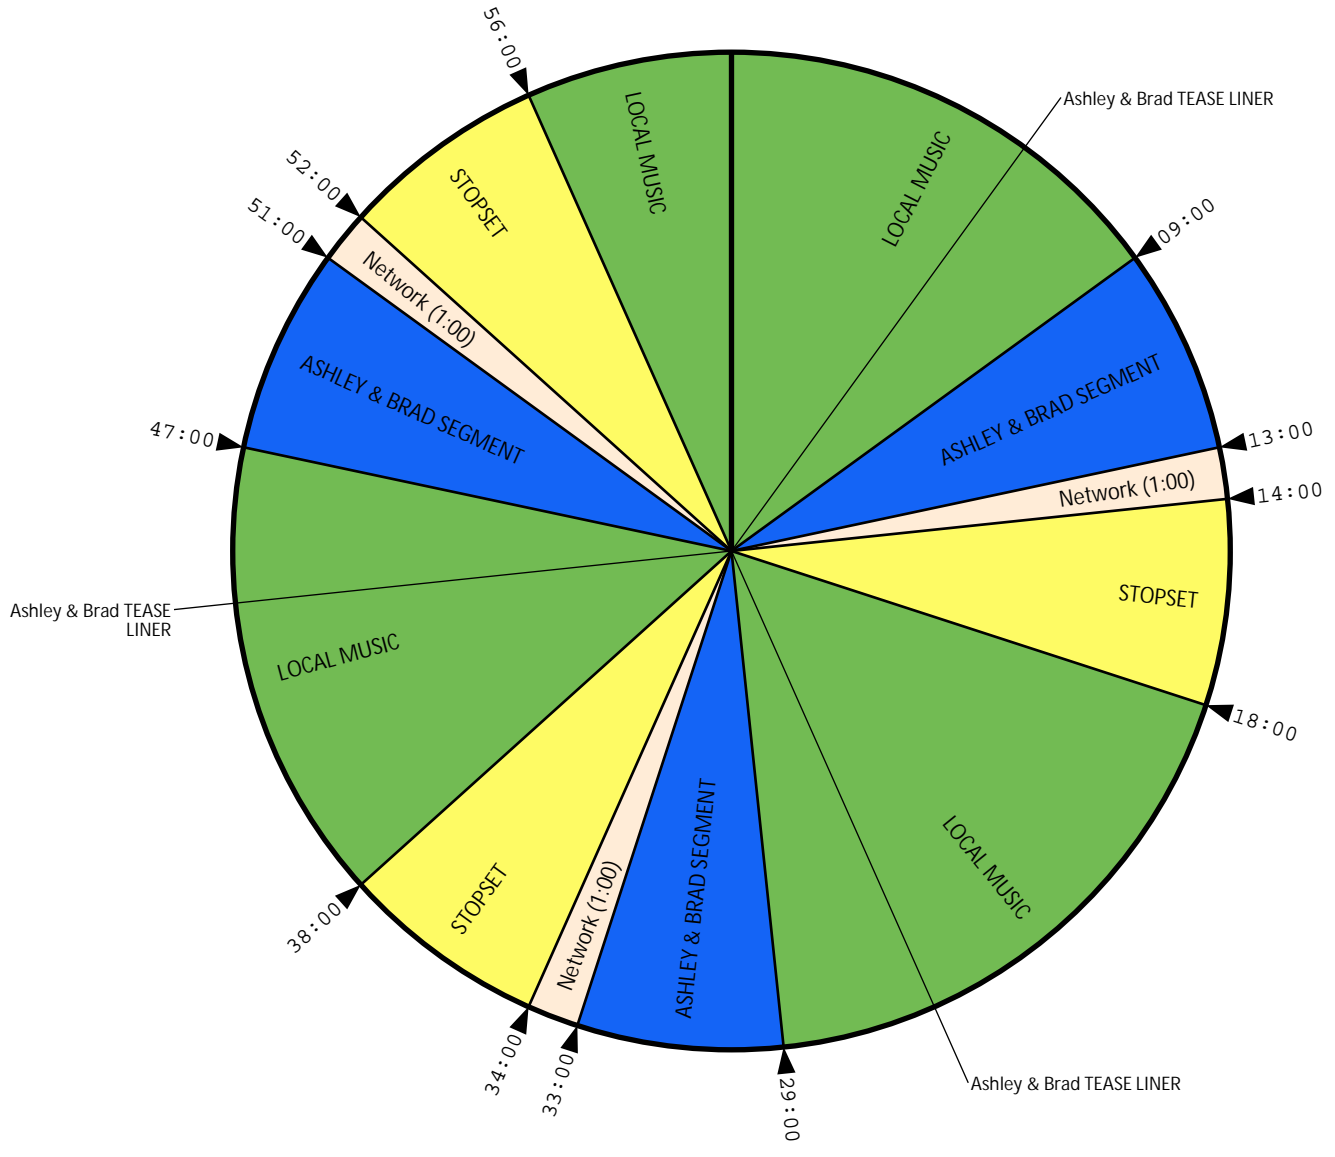

## WEEKEND - 4 Hours (Suggested 3 Stopset Clock)

Program available via FTP download and at affiliates.smilecommedia.com.

AFFILIATE RELATIONS:  
SKID TRAX  
(877) 549-8658  
www.SkidTrax.net

Technical Contact: (877) 549-8658  
production@skidtrax.net  
www.SkidTrax.net

KEY NETWORKS  
Traffic/Spot Delivery: 844-KEY-NETS  
www.KeyNetworks.com

(Average Length of Ashley & Brad Segments are 3:00)

(Average Length of TEASE LINERS are :10 seconds)