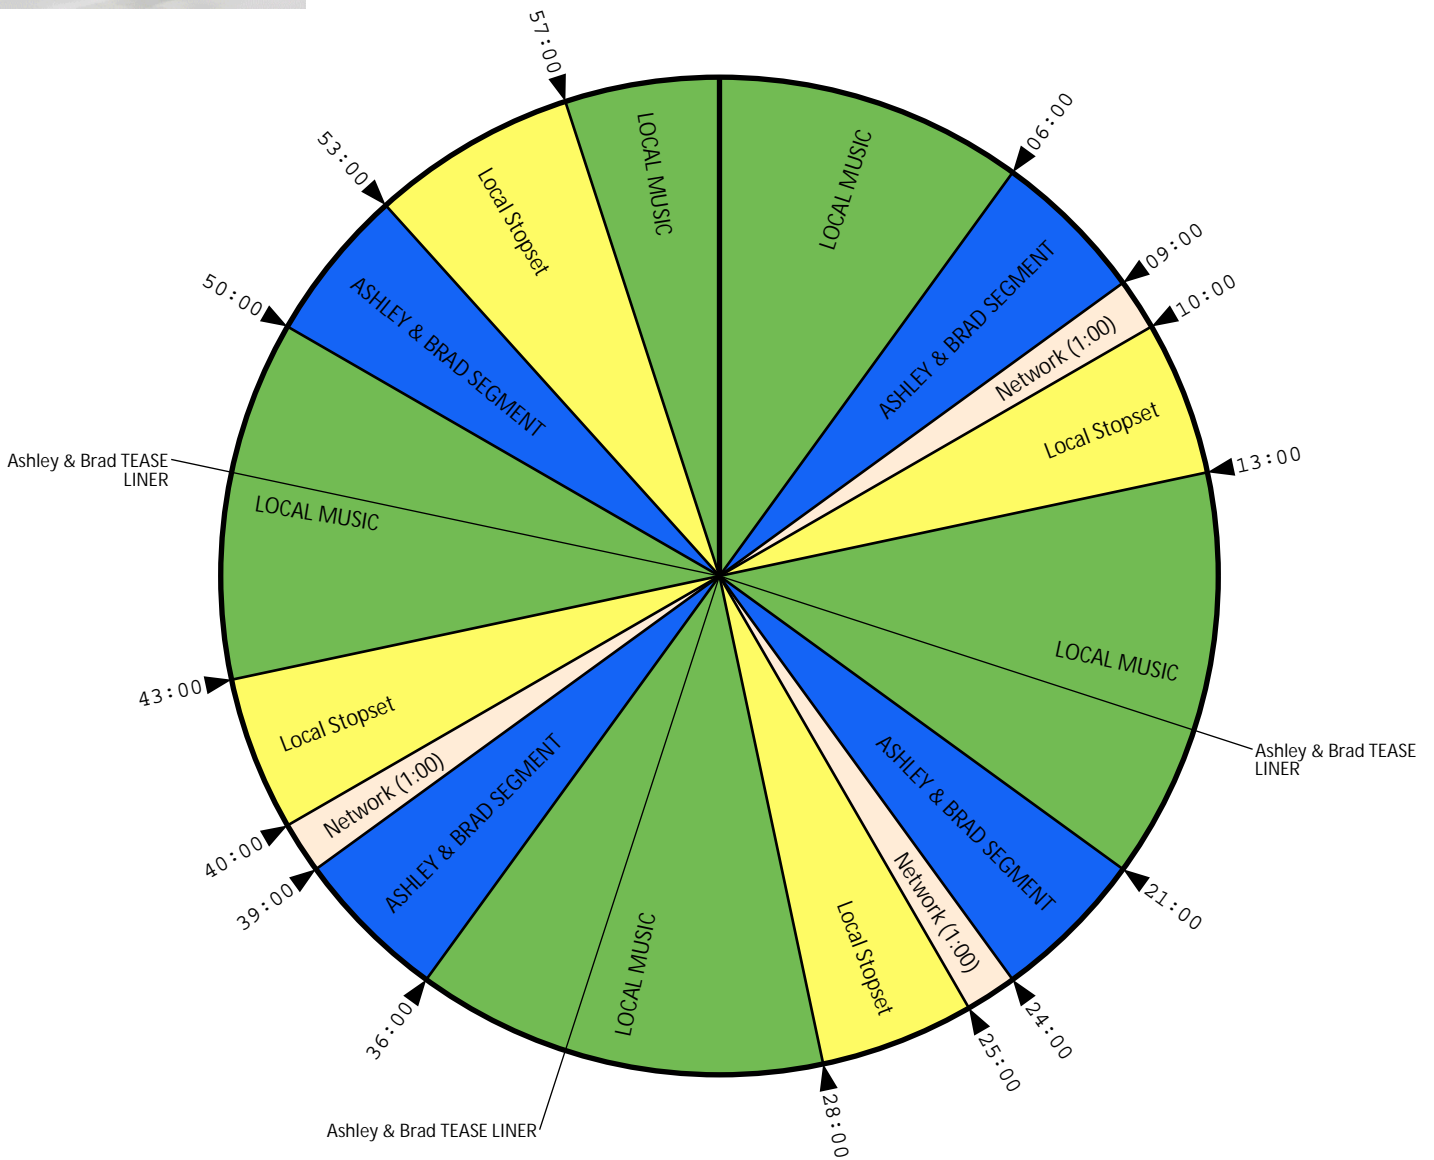

WEEKDAYS - 4 Hours (Suggested 4 Stopset Clock)

Program available via FTP download and at affiliates.smilecommedia.com.

AFFILIATE RELATIONS:
SKID TRAX
(877) 549-8658
www.SkidTrax.net

Technical Contact: (877) 549-8658
production@skidtrax.net
www.SkidTrax.net

KEY NETWORKS
Traffic/Spot Delivery: 844-KEY-NETS
www.KeyNetworks.com

(Average Length of Ashley & Brad Segments are 3:00)

(Average Length of TEASE LINERS are :10 seconds)